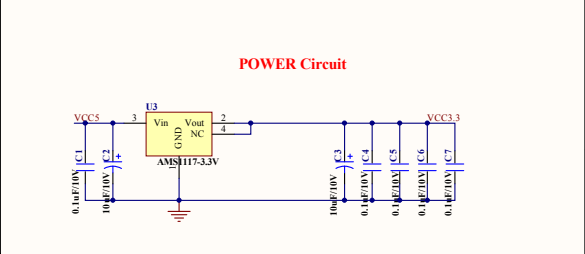

LCD Bias Circuit

VCOM Circuit

Title: WKS70WV001 TFT Touch Module	
DrawnBy: Jason	ApprovedBy: Tim
Version: V3	CompanyName: WKS
Date: 2017/10/27	Time: 9:49:15