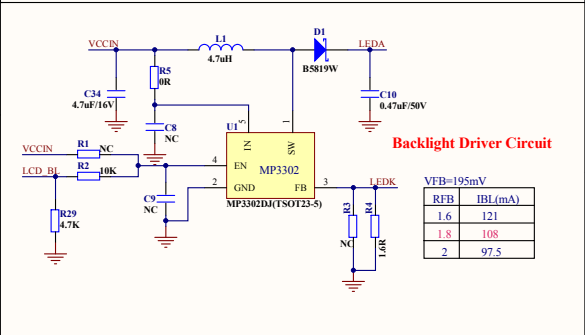

LCD Bias Circuit

VCOM Circuit

Title: WKS70WV001 TFT Touch Module	
DrawnBy: Jason	ApprovedBy: Tim
Version: V3	CompanyName: WKS
Date: 2017/10/27	Time: 9:49:15