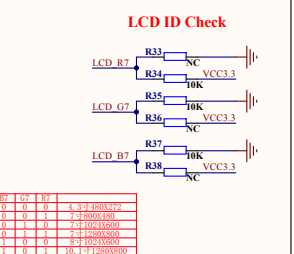

LCD Bias Circuit

VCOM Circuit

Title: WKS70WV001 TFT Touch Module	
DrawnBy: Jason	ApprovedBy: Tim
Version: V3	CompanyName: WKS
Date: 2017/10/27	Time: 9:49:15