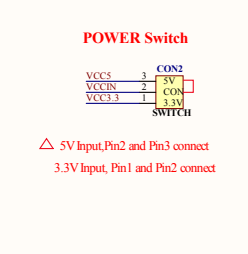

LCD Bias Circuit

VCOM Circuit

Title: WKS70WV001 TFT Touch Module	
DrawnBy: Jason	ApprovedBy: Tim
Version: V3	CompanyName: WKS
Date: 2017/10/27	Time: 9:49:15