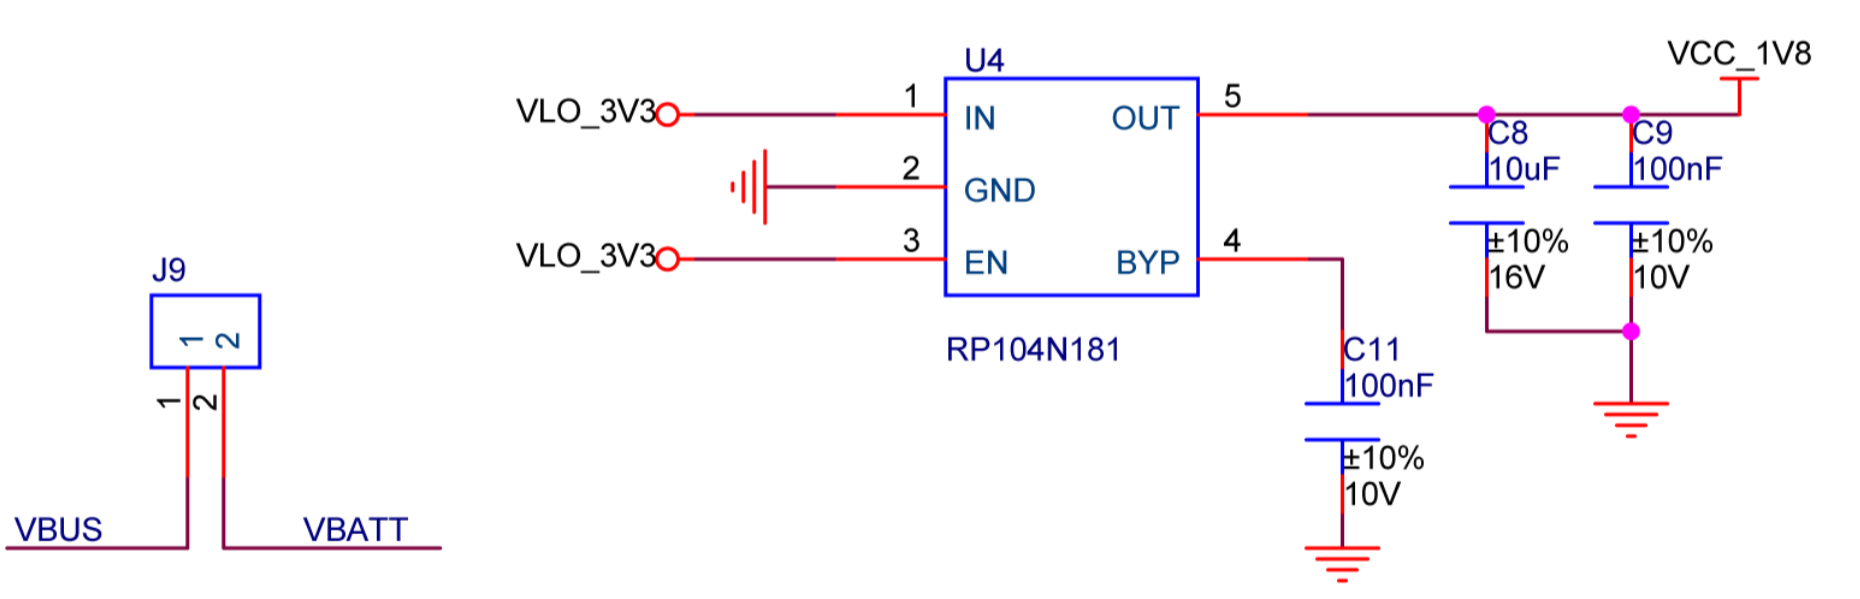

UART

Title		
Size A4	Document Number <Doc>	Rev B
Date: Thursday, November 07, 2019	Sheet 2 of 4	<RevCode>

Title		
Size A4	Document Number <Doc>	Rev B
Date: Thursday, November 07, 2019	Sheet 3 of 4	<RevCode>