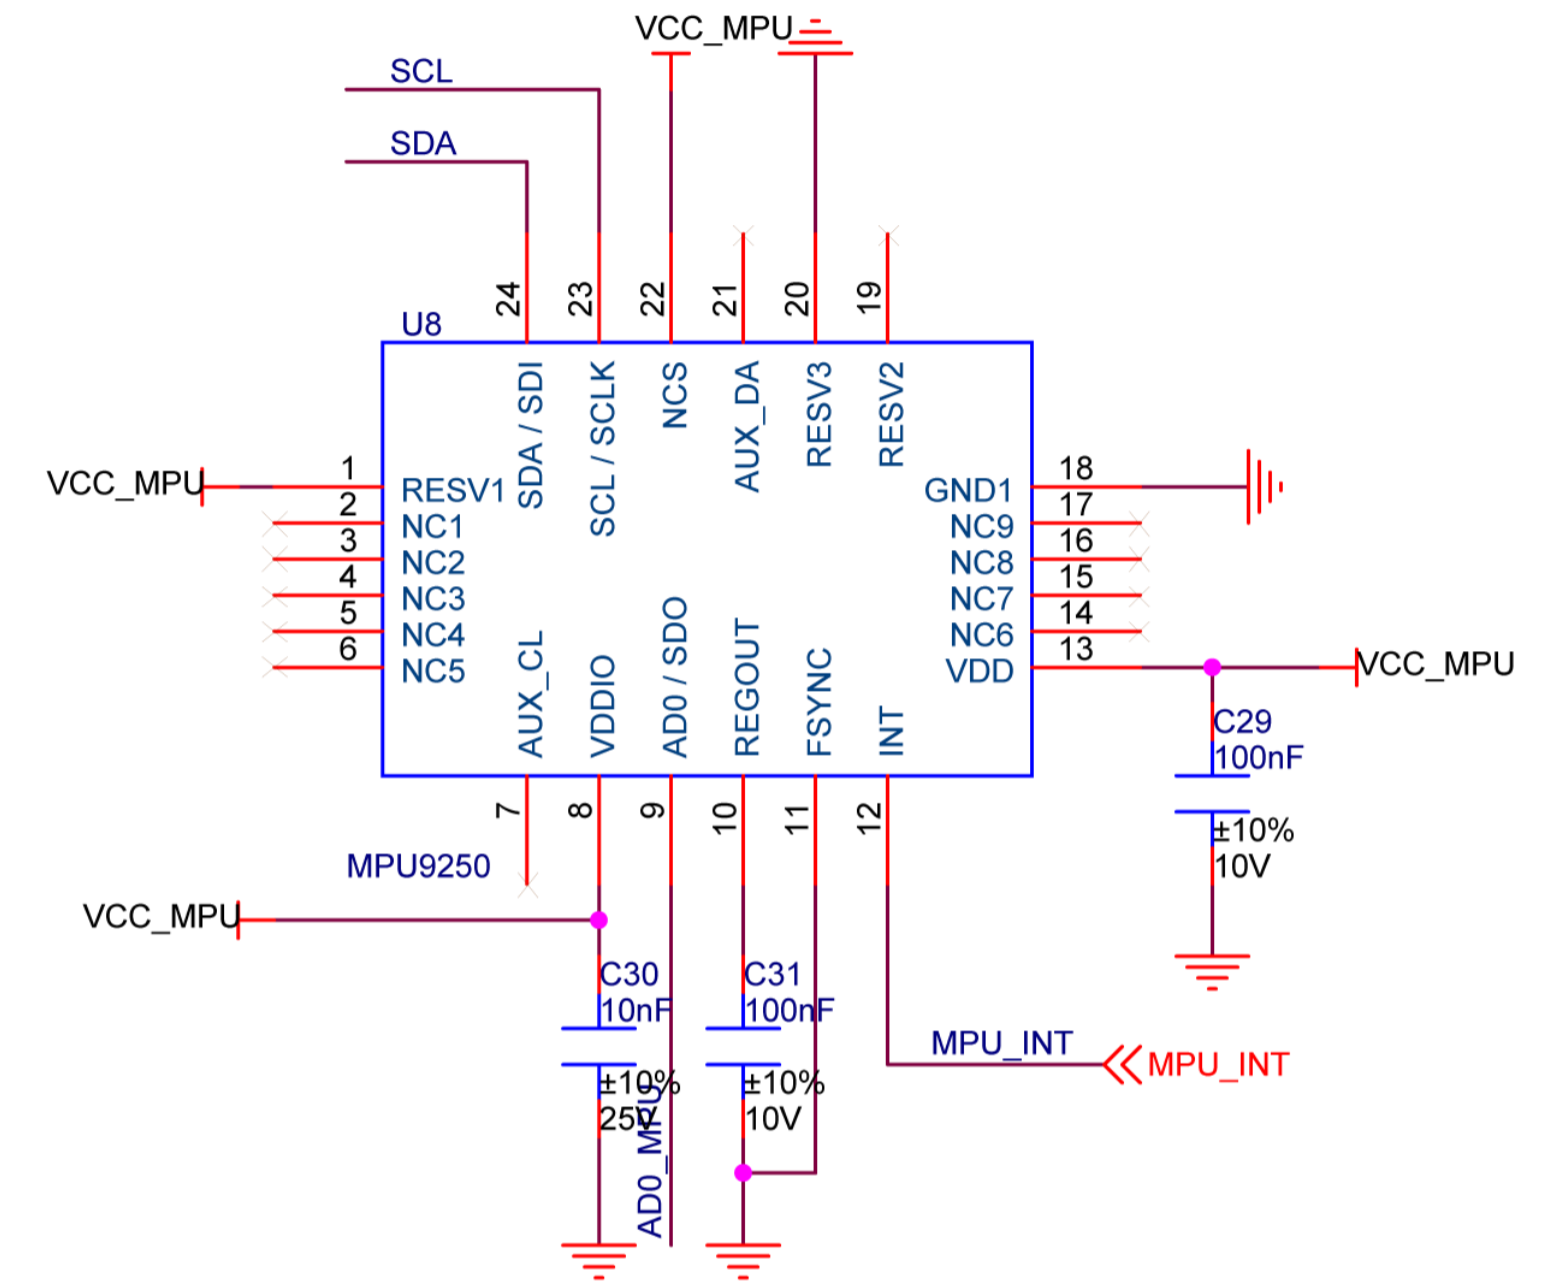

UART

Title		
Size A4	Document Number <Doc>	Rev B
Date: Thursday, November 07, 2019	Sheet 2 of 4	<RevCode>

Title		
Size A4	Document Number <Doc>	Rev B
Date: Thursday, November 07, 2019	Sheet 3 of 4	<RevCode>