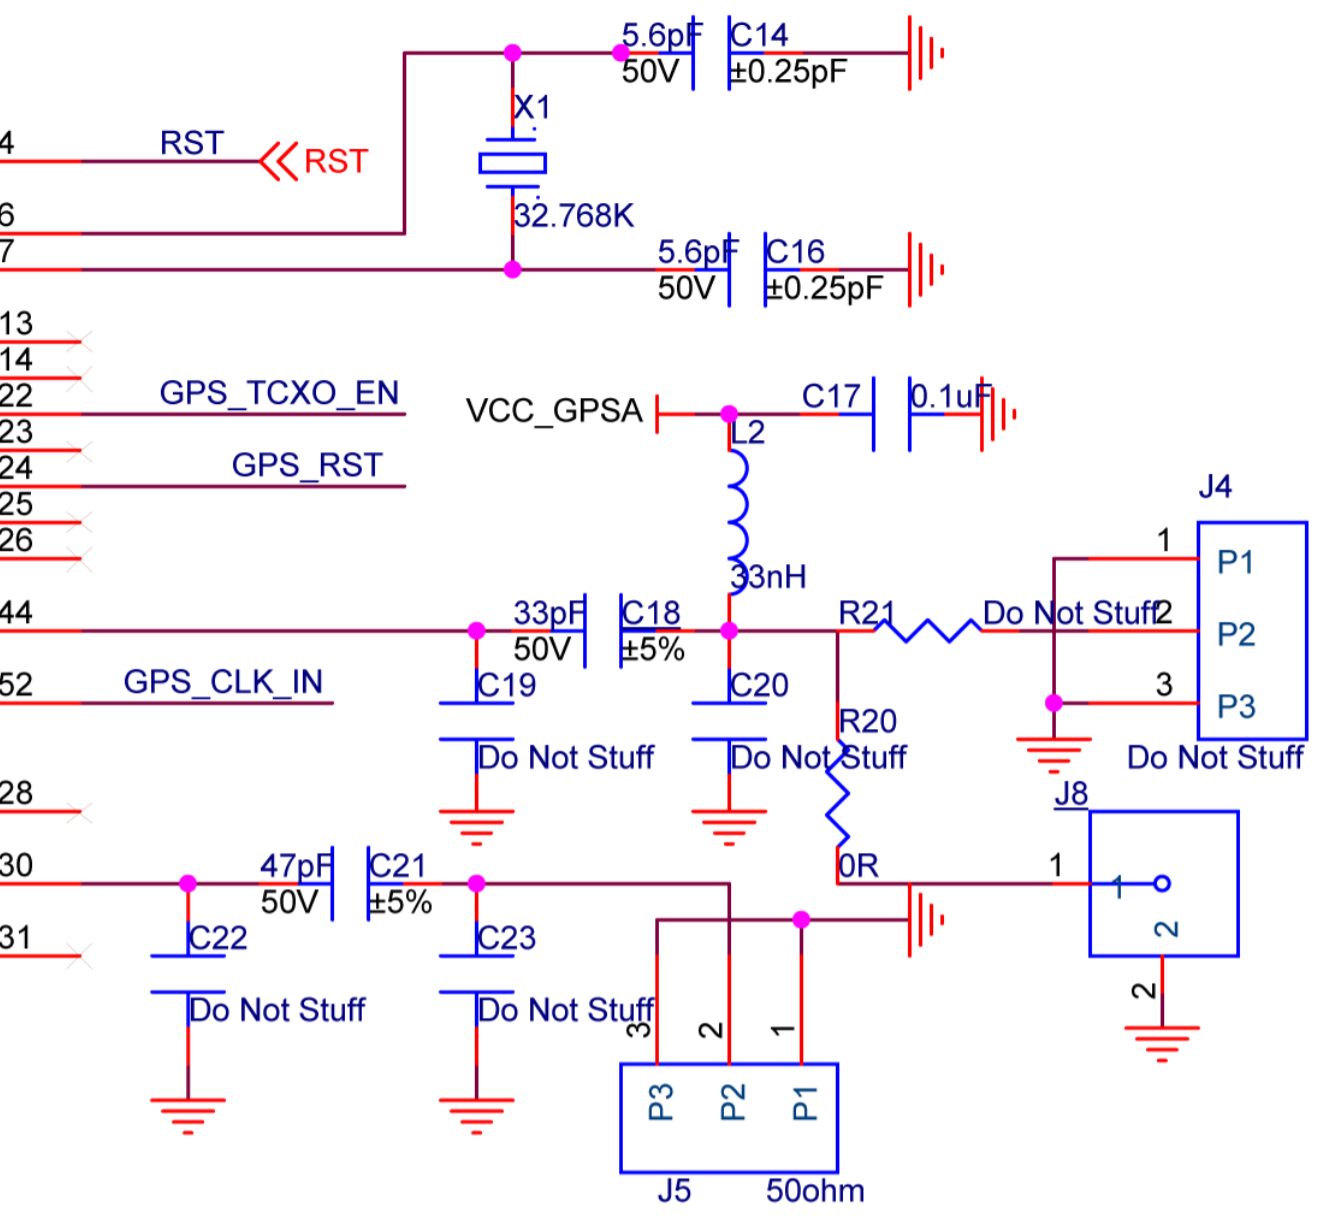

UART

Title		
Size A4	Document Number <Doc>	Rev B
Date: Thursday, November 07, 2019	Sheet 2 of 4	<RevCode>

Title		
Size A4	Document Number <Doc>	Rev B
Date: Thursday, November 07, 2019	Sheet 3 of 4	<RevCode>