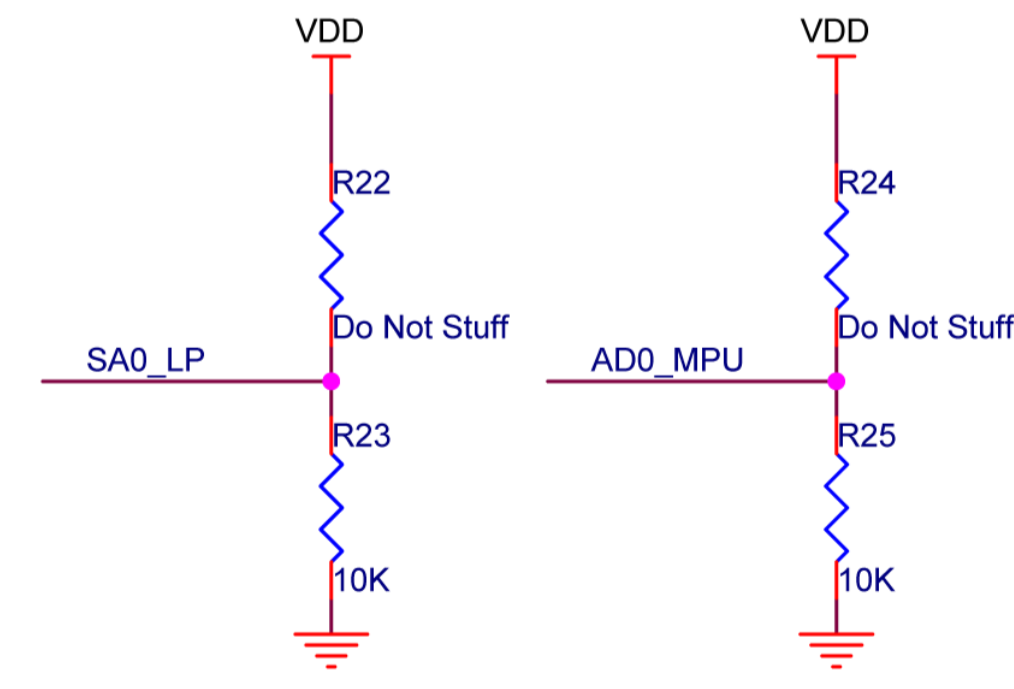

UART

Title		
Size A4	Document Number <Doc>	Rev B
Date: Thursday, November 07, 2019	Sheet 2 of 4	<RevCode>

Title		
Size A4	Document Number <Doc>	Rev B
Date: Thursday, November 07, 2019	Sheet 3 of 4	<RevCode>