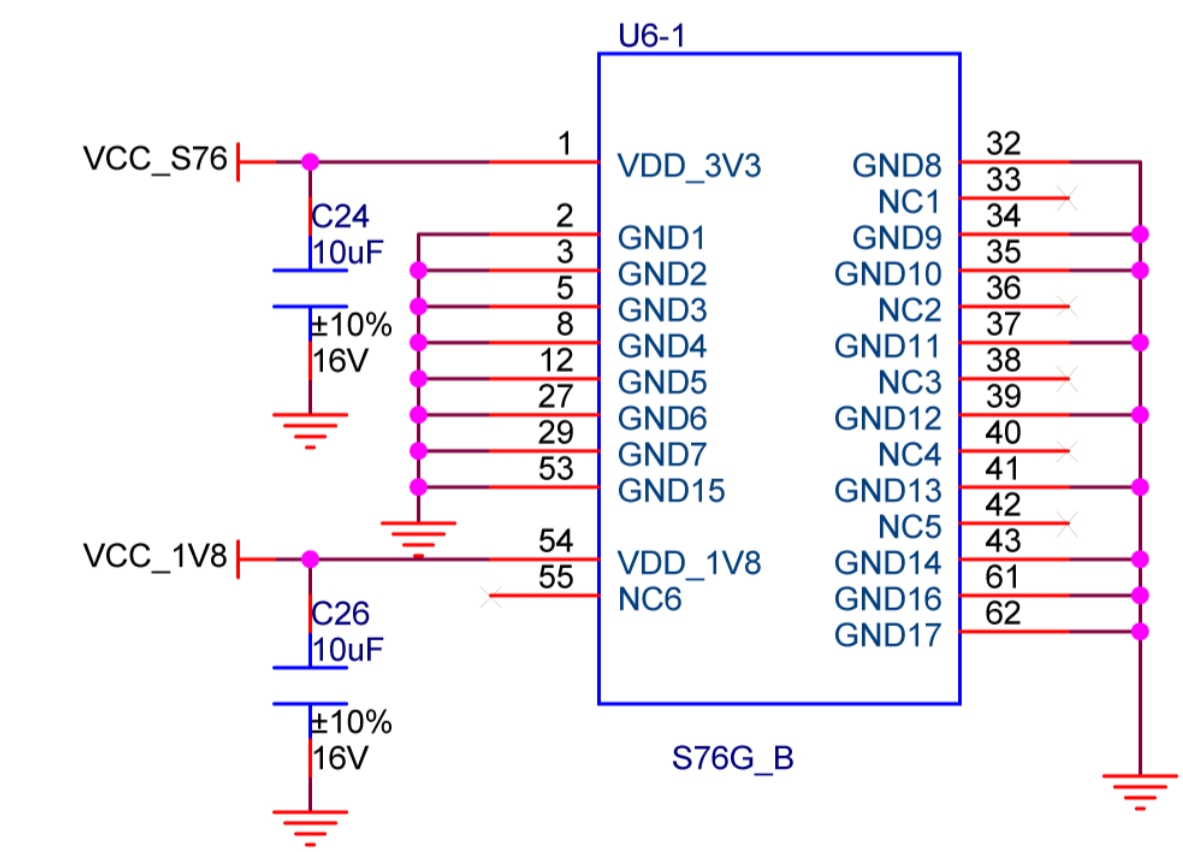

UART

Title		
Size A4	Document Number <Doc>	Rev B
Date: Thursday, November 07, 2019	Sheet 2 of 4	<RevCode>

Title		
Size A4	Document Number <Doc>	Rev B
Date: Thursday, November 07, 2019	Sheet 3 of 4	<RevCode>