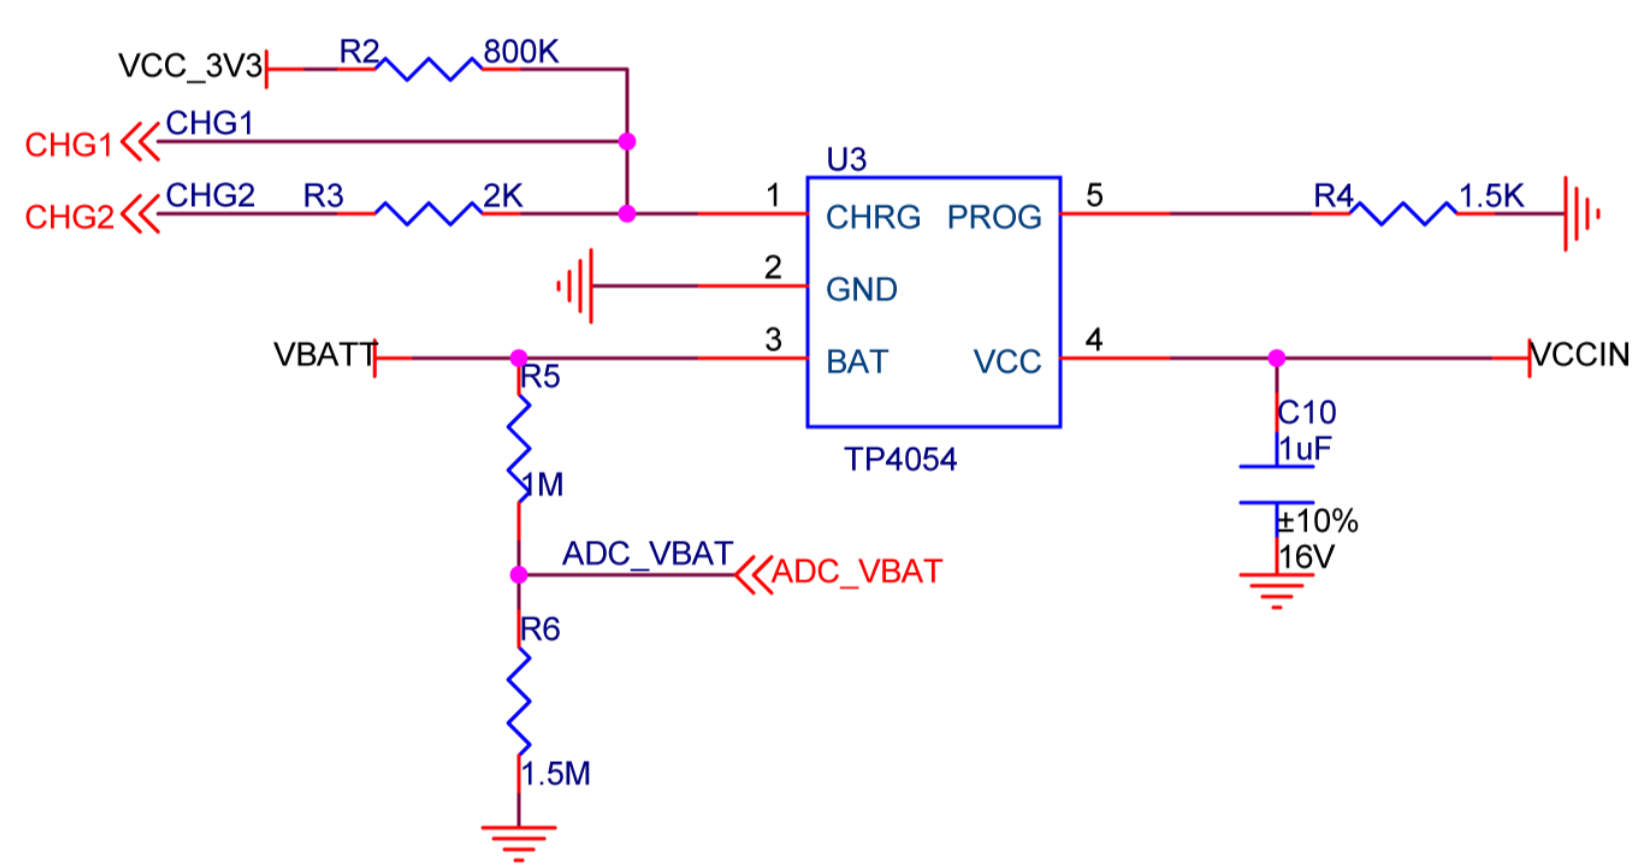

UART

Title		
Size A4	Document Number <Doc>	Rev B
Date: Thursday, November 07, 2019	Sheet 2 of 4	<RevCode>

Title		
Size A4	Document Number <Doc>	Rev B
Date: Thursday, November 07, 2019	Sheet 3 of 4	<RevCode>