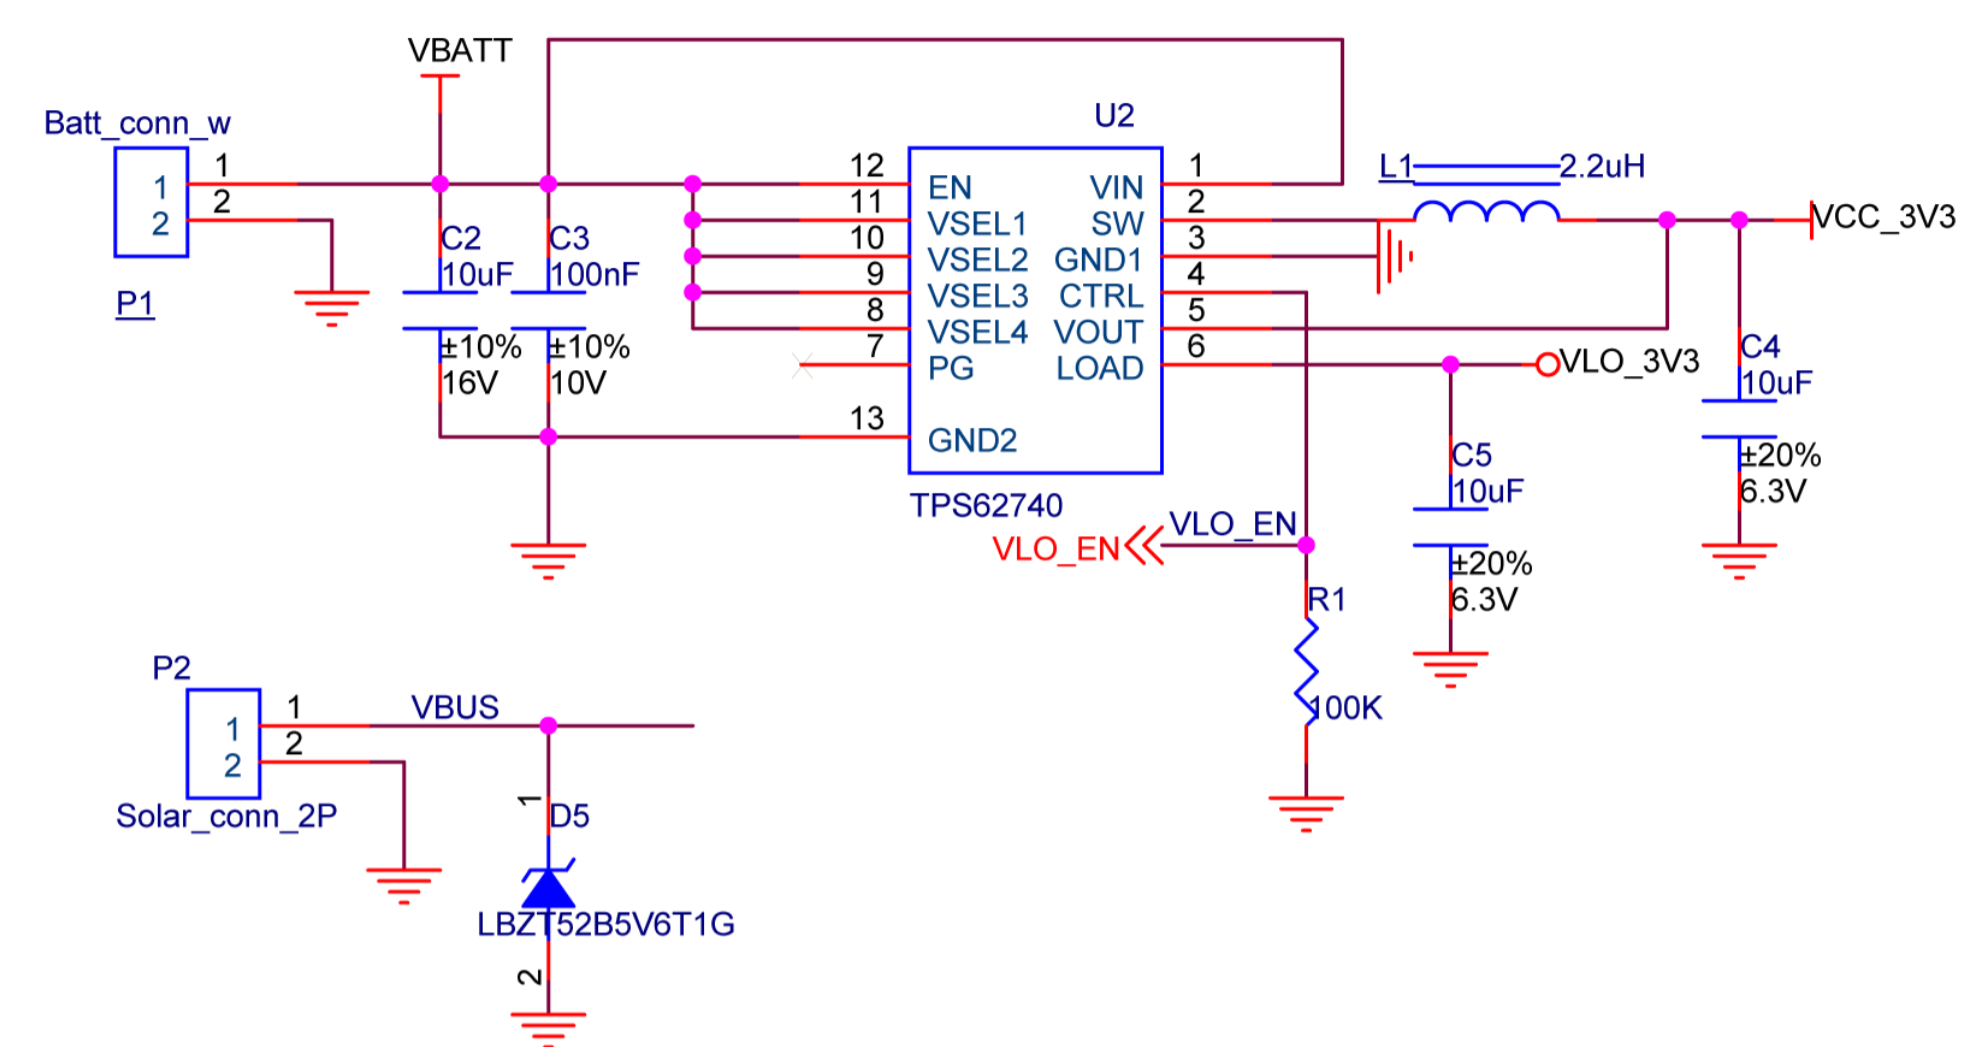

UART

Title		
Size A4	Document Number <Doc>	Rev B
Date: Thursday, November 07, 2019	Sheet 2 of 4	<RevCode>

Title		
Size A4	Document Number <Doc>	Rev B
Date: Thursday, November 07, 2019	Sheet 3 of 4	<RevCode>