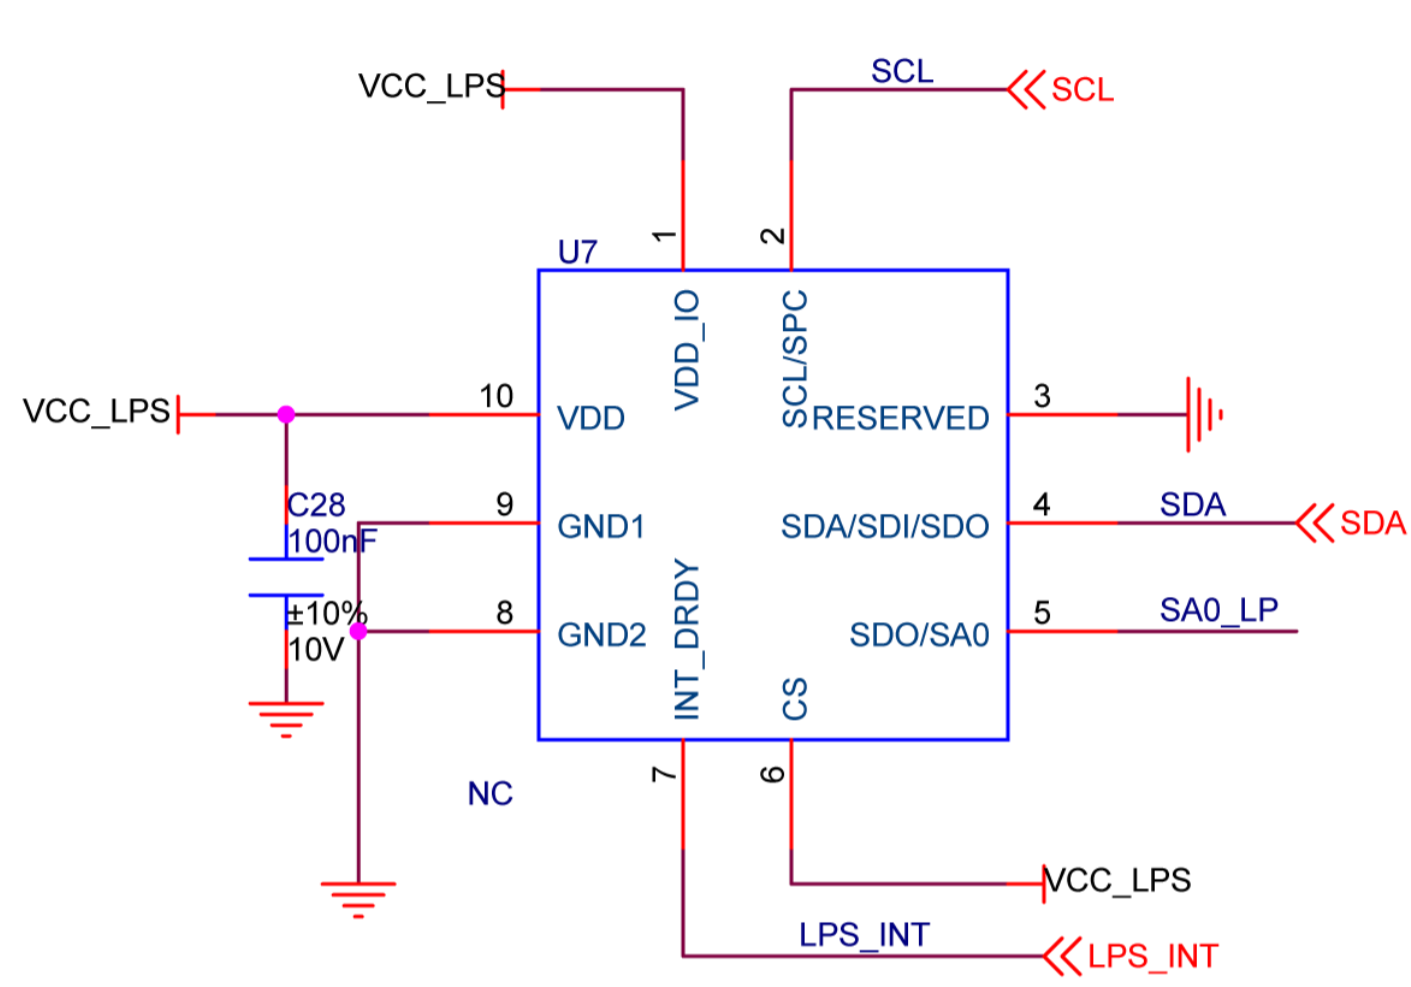

UART

Title		
Size A4	Document Number <Doc>	Rev B
Date: Thursday, November 07, 2019	Sheet 2 of 4	<RevCode>

Title		
Size A4	Document Number <Doc>	Rev B
Date: Thursday, November 07, 2019	Sheet 3 of 4	<RevCode>