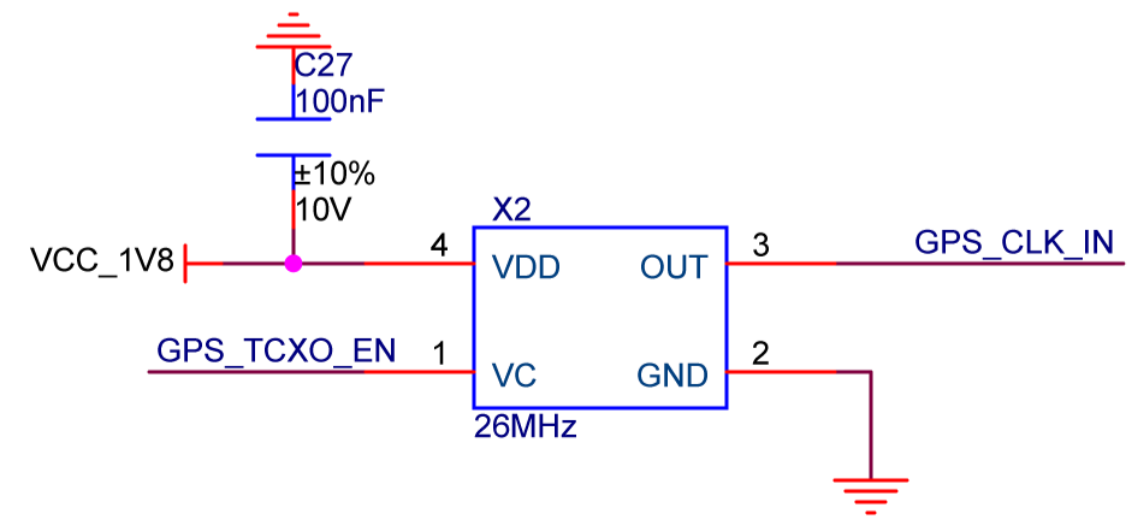

UART

Title		
Size A4	Document Number <Doc>	Rev B
Date: Thursday, November 07, 2019	Sheet 2 of 4	<RevCode>

Title		
Size A4	Document Number <Doc>	Rev B
Date: Thursday, November 07, 2019	Sheet 3 of 4	<RevCode>