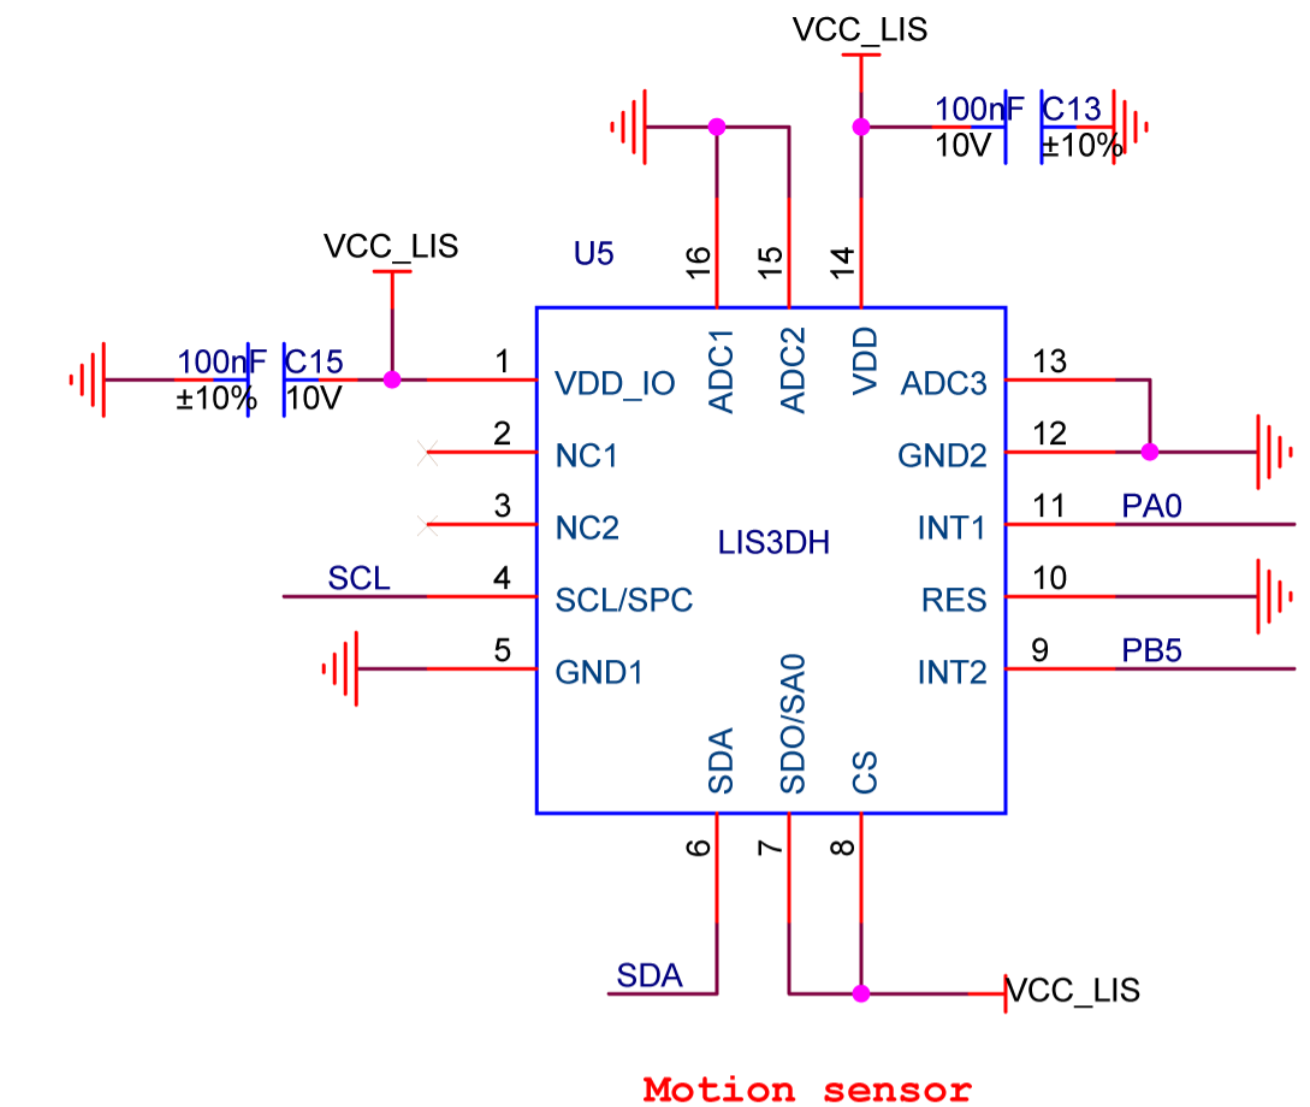

UART

Title		
Size A4	Document Number <Doc>	Rev B
Date: Thursday, November 07, 2019	Sheet 2 of 4	<RevCode>

Title		
Size A4	Document Number <Doc>	Rev B
Date: Thursday, November 07, 2019	Sheet 3 of 4	<RevCode>