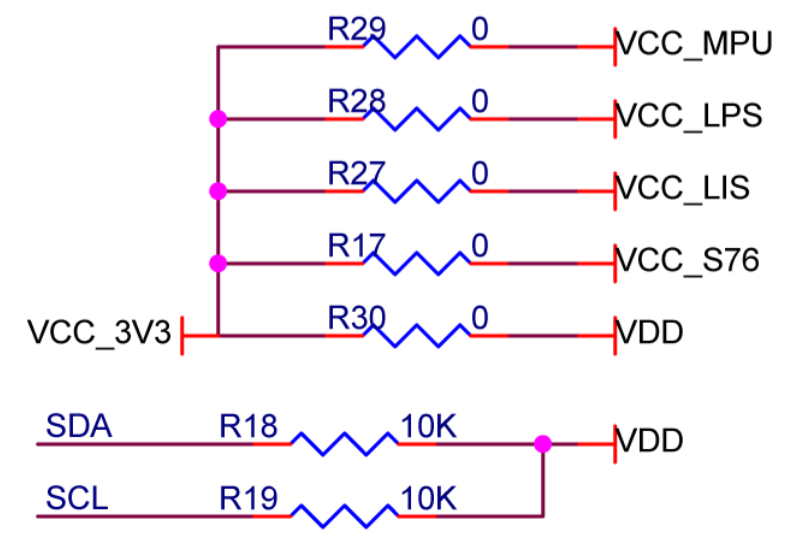

UART

Title		
Size A4	Document Number <Doc>	Rev B
Date: Thursday, November 07, 2019	Sheet 2 of 4	<RevCode>

Title		
Size A4	Document Number <Doc>	Rev B
Date: Thursday, November 07, 2019	Sheet 3 of 4	<RevCode>